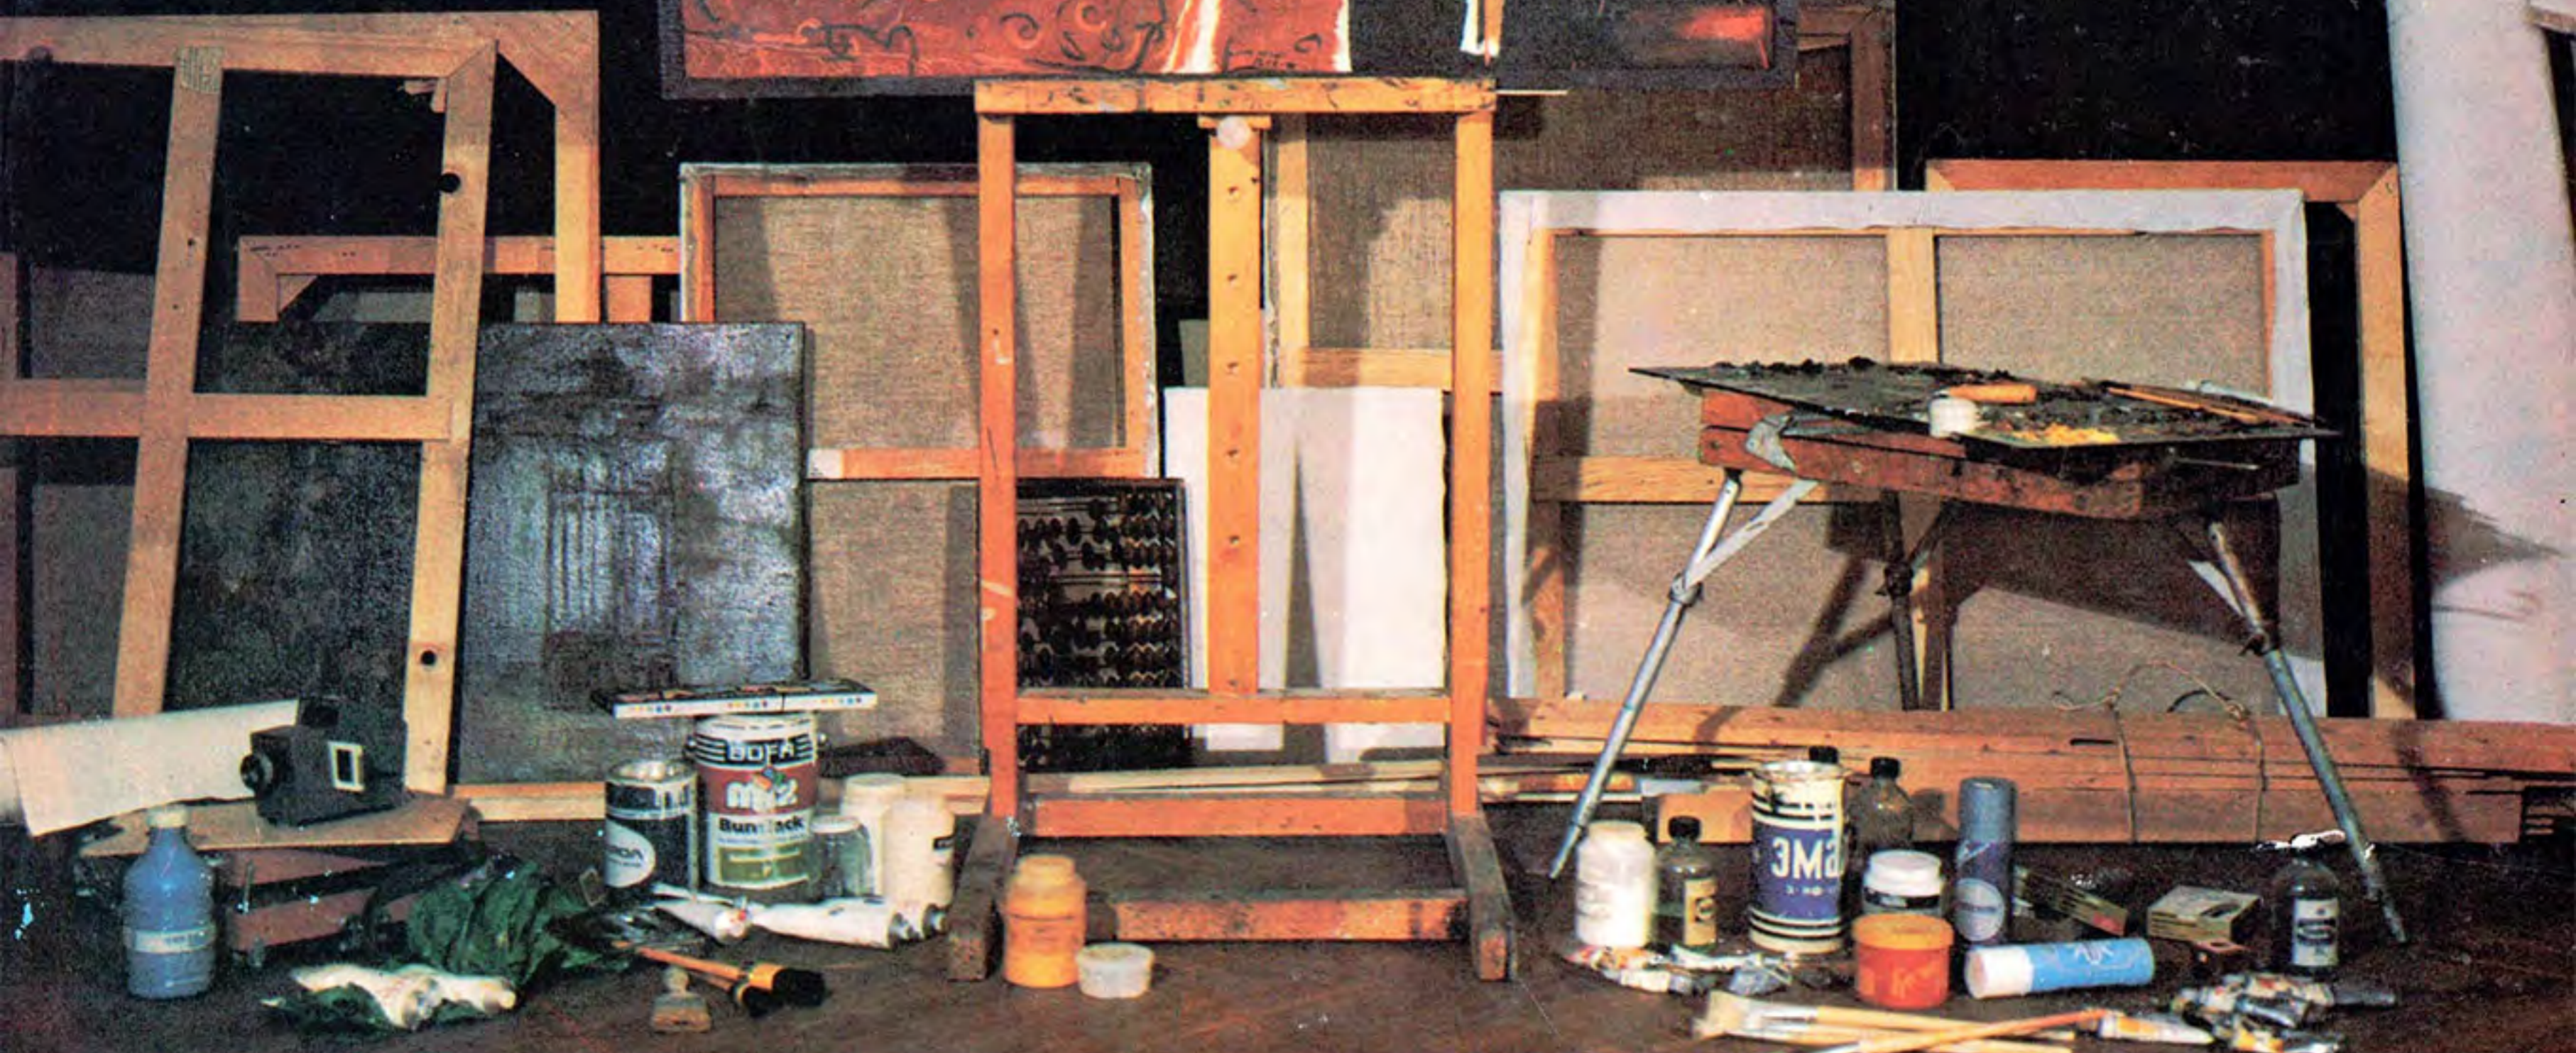

CONTEMPORARY UKRAINIAN PAINTING СОВРЕМЕННАЯ УКРАИНСКАЯ ЖИВОПИСЬ

PUBLISHERS : ASSOCIATION «THE MOSCOW PALETTE» MOSCOW • WITH JOINT VENTURE & «SVETMILA» KIEV
ИЗДАТЕЛИ : ОБЪЕДИНЕНИЕ «МОСКОВСКАЯ ПАЛИТРА» МОСКВА • СОВМЕСТНО С СМП «СВЕТМИЛА» КИЕВ